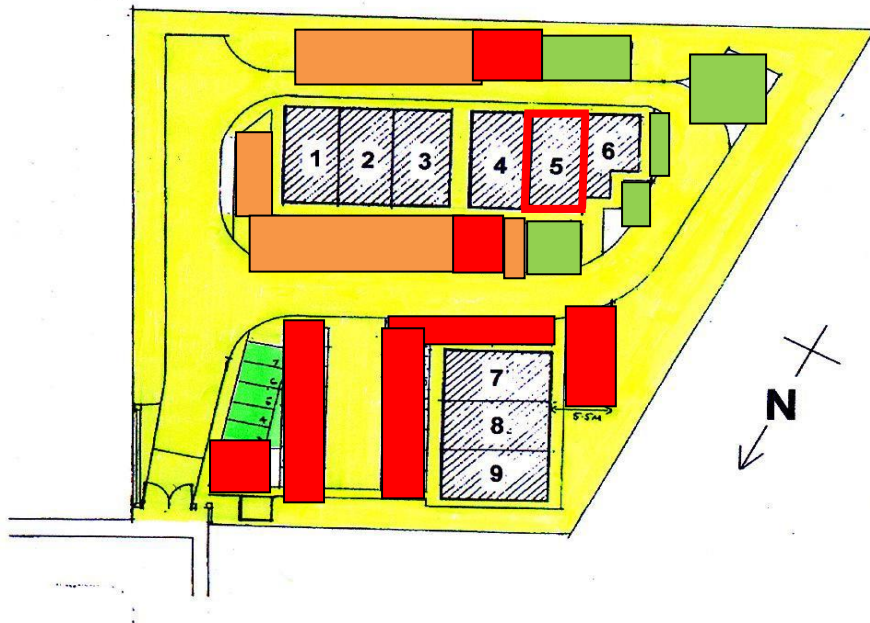

MILLFIELD FITNESS STUDIO PARKING INFORMATION

- All spaces highlighted in **GREEN** are available to use for Millfield Fitness, Coco's Beauty customers or visitors at all times of the day, unless already occupied.
- Parking spaces marked in **ORANGE** can be used **AFTER 6PM ONLY**
- Parking spaces marked in **RED** must not be used at any time of day or evening **EVEN IF THEY ARE UNOCCUPIED**. This has been requested by the businesses who own these spaces as part of their building.